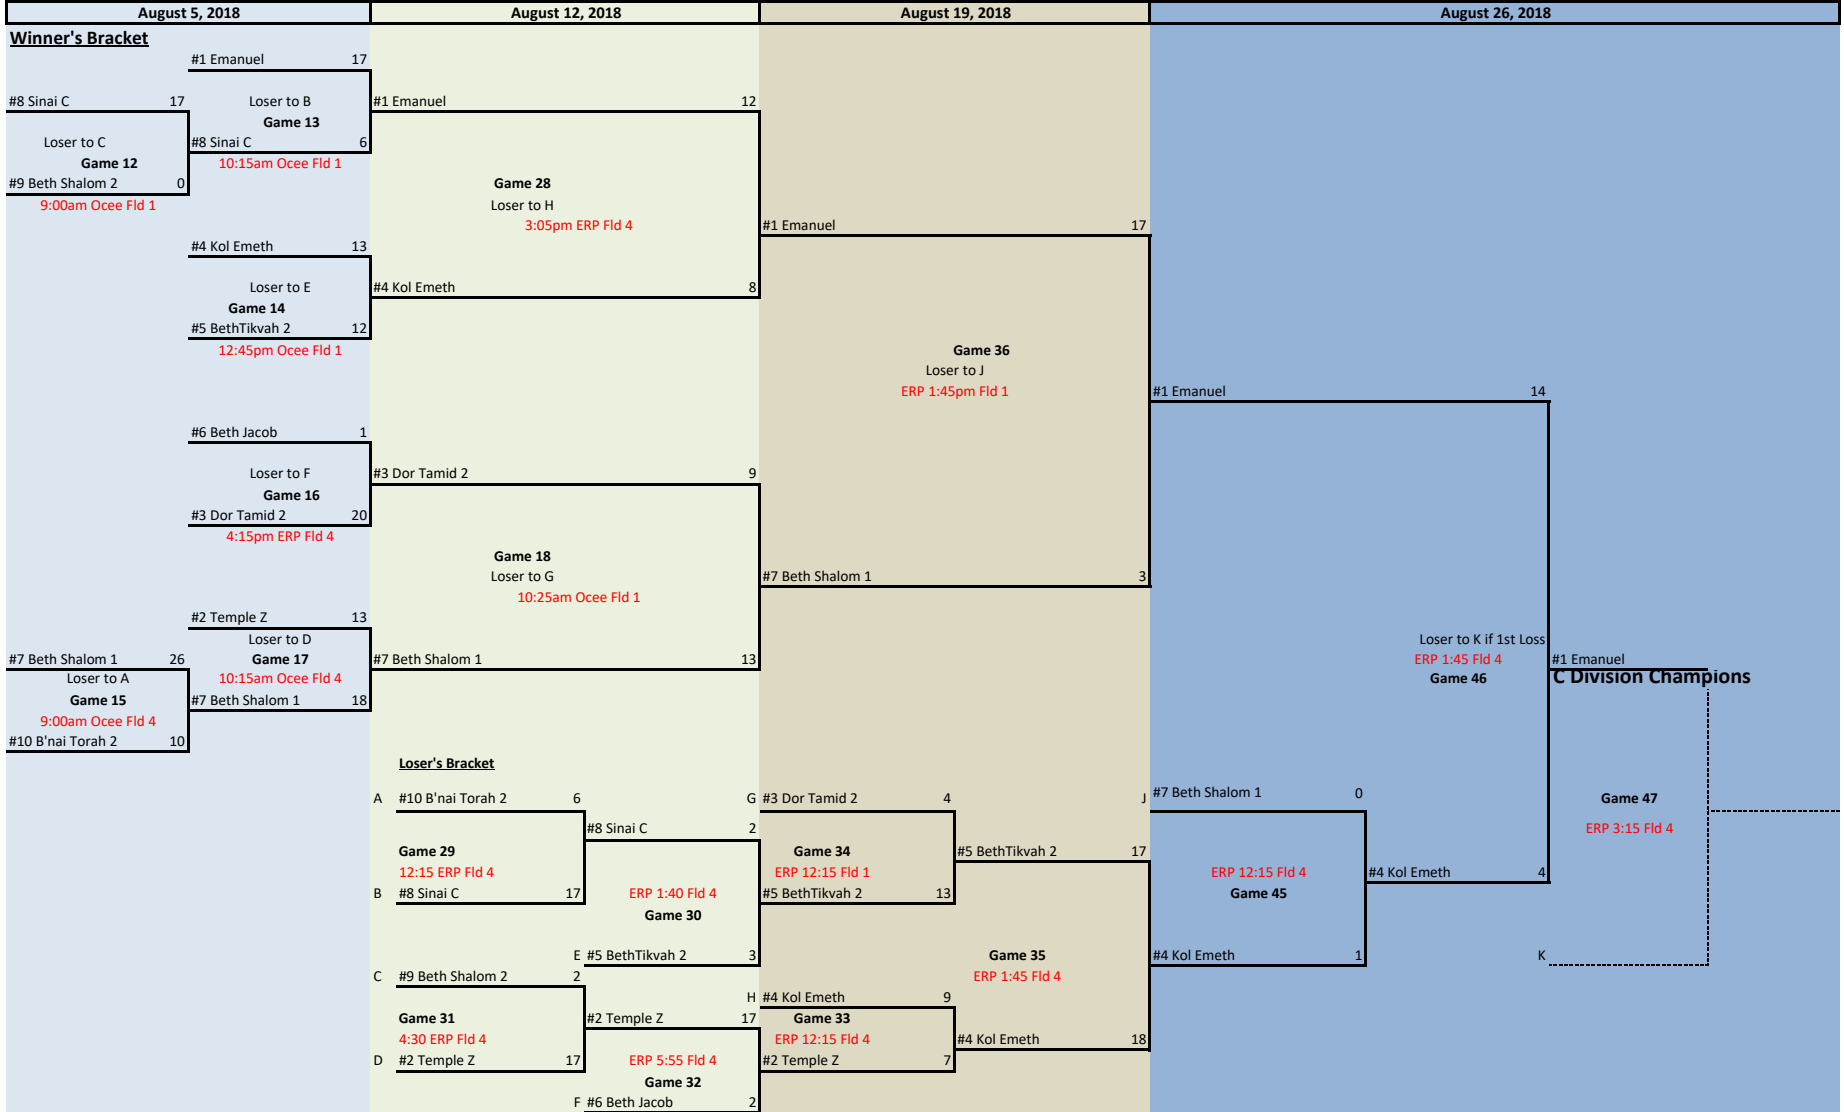

B League 2018 Playoff Bracket

- 1 Young Israel
- 2 Beth Tikvah 1
- 3 Ariel
- 4 Sinai B
- 5 Gesher L'Torah
- 6 Or Hadash
- 7 Etz Chaim

C League 2018 Playoff Bracket

- 1 Emanuel
- 2 Temple Z
- 3 Dor Tamid 2
- 4 Kol Emeth
- 5 BethTikvah 2
- 6 Beth Jacob
- 7 Beth Shalom 1
- 8 Sinai C
- 9 Beth Shalom 2
- 10 B'nai Torah 2

**#1 Emanuel
C Division Champions**

**Game 47
ERP 3:15 Fld 4**

Ocee Park								
Field 1			Field 4					
5-Aug	G12	9:00	C-#8 Sinai C	C-#9 Beth Shalom 2	G15	9:00	C-#7 Beth Shalom 1	C-#10 B'nai Torah 2
5-Aug	G13	10:15	C-#1 Emanuel	C-G12 winner #8 Sinai C	G17	10:15	C-#2 Temple Z	C-G15 winner #7 Beth Shalom 1
5-Aug	G10	11:30	B-#7 Etz Chaim	B-#2 Beth Tikvah 1	G07	11:30	B-#6 Or Hadash	B-#3 Ariel
5-Aug	G14	12:45	C-#5 BethTikvah 2	C-#4 Kol Emeth	G11	12:45	B-G7 winner #3 Ariel	B-G10 winner #7 Etz Chaim
5-Aug	G05	2:00	A-#7 Ahavath Achim	A-#2 Beth Tefillah	G04	2:00	A-#6 Chabad	A-#3 B'nai Torah 1
5-Aug					G06		A-G4 winner #3 B'nai Torah 1	A-G5 winner #7 Ahavath Achim
Ocee Park								
Field 1			Field 4					
12-Aug	G25	9:00	B-G8 loser #5 Geshher L'	B-G11 loser #3 Ariel	G24	9:00	B-G9 winner #1 Young Israel	B-G11 winner #7 Etz Chaim
12-Aug	G18	10:25	C-G16 winner #3 Dor Tamid	C-G17 winner #7 Beth Shalom	G26	10:25	B-G7 loser #6 Or Hadash	B-G10 loser #2 Beth Tikvah 1
12-Aug					G27	11:50	B-G26 winner #6 Or Hadash	B-G9 loser #4 Sinai B
12-Aug								
12-Aug								
Ocee Park								
Field 1			Field 4					
Ocee Park								
Field 1			Field 4					

- A League**
- #1 Dor Tamid 1
 - #2 Beth Tefillah
 - #3 B'nai Torah 1
 - #4 Sinai A
 - #5 Or V'Shalom
 - #6 Chabad
 - #7 Ahavath Achim
 - #8 Temple 1
- B League**
- #1 Young Israel
 - #2 Beth Tikvah 1
 - #3 Ariel
 - #4 Sinai B
 - #5 Geshher L'Torah
 - #6 Or Hadash
 - #7 Etz Chaim
- C League**
- #1 Emanuel
 - #2 Temple Z
 - #3 Dor Tamid 2
 - #4 Kol Emeth
 - #5 BethTikvah 2
 - #6 Beth Jacob
 - #7 Beth Shalom 1
 - #8 Sinai C
 - #9 Beth Shalom 2
 - #10 B'nai Torah 2