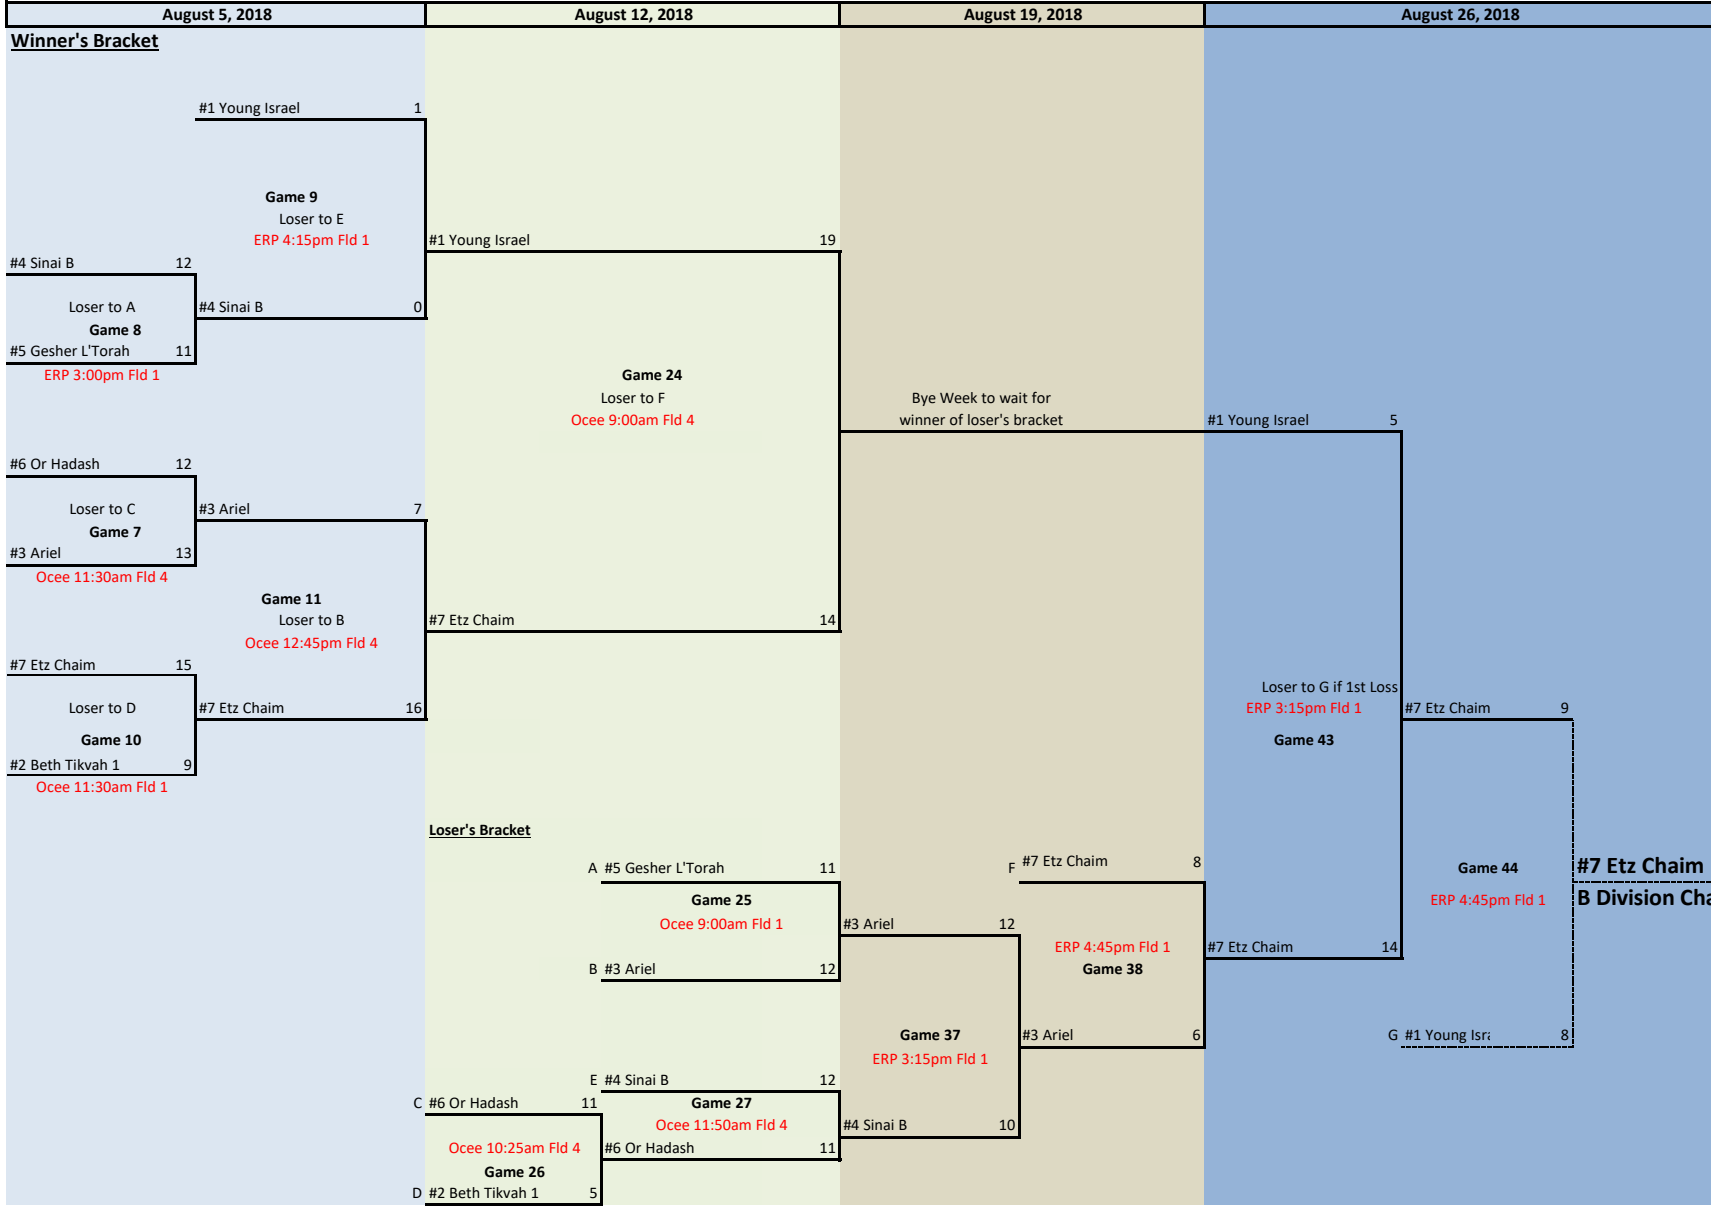

B League 2018 Playoff Bracket

- 1 Young Israel
- 2 Beth Tikvah 1
- 3 Ariel
- 4 Sinai B
- 5 Gesher L'Torah
- 6 Or Hadash
- 7 Etz Chaim

C League 2018 Playoff Bracket

- 1 Emanuel
- 2 Temple Z
- 3 Dor Tamid 2
- 4 Kol Emeth
- 5 BethTikvah 2
- 6 Beth Jacob
- 7 Beth Shalom 1
- 8 Sinai C
- 9 Beth Shalom 2
- 10 B'nai Torah 2

**#1 Emanuel
C Division Champions**

**Game 47
ERP 3:15 Fld 4**

Ocee Park								
Field 1			Field 4					
5-Aug	G12	9:00	C-#8 Sinai C	C-#9 Beth Shalom 2	G15	9:00	C-#7 Beth Shalom 1	C-#10 B'nai Torah 2
5-Aug	G13	10:15	C-#1 Emanuel	C-G12 winner #8 Sinai C	G17	10:15	C-#2 Temple Z	C-G15 winner #7 Beth Shalom 1
5-Aug	G10	11:30	B-#7 Etz Chaim	B-#2 Beth Tikvah 1	G07	11:30	B-#6 Or Hadash	B-#3 Ariel
5-Aug	G14	12:45	C-#5 BethTikvah 2	C-#4 Kol Emeth	G11	12:45	B-G7 winner #3 Ariel	B-G10 winner #7 Etz Chaim
5-Aug	G05	2:00	A-#7 Ahavath Achim	A-#2 Beth Tefillah	G04	2:00	A-#6 Chabad	A-#3 B'nai Torah 1
5-Aug					G06		A-G4 winner #3 B'nai Torah 1	A-G5 winner #7 Ahavath Achim
Ocee Park								
Field 1			Field 4					
12-Aug	G25	9:00	B-G8 loser #5 Geshher L'	B-G11 loser #3 Ariel	G24	9:00	B-G9 winner #1 Young Israel	B-G11 winner #7 Etz Chaim
12-Aug	G18	10:25	C-G16 winner #3 Dor Tamid	C-G17 winner #7 Beth Shalom	G26	10:25	B-G7 loser #6 Or Hadash	B-G10 loser #2 Beth Tikvah 1
12-Aug					G27	11:50	B-G26 winner #6 Or Hadash	B-G9 loser #4 Sinai B
12-Aug								
12-Aug								
Ocee Park								
Field 1			Field 4					
Ocee Park								
Field 1			Field 4					

- A League**
- #1 Dor Tamid 1
 - #2 Beth Tefillah
 - #3 B'nai Torah 1
 - #4 Sinai A
 - #5 Or V'Shalom
 - #6 Chabad
 - #7 Ahavath Achim
 - #8 Temple 1
- B League**
- #1 Young Israel
 - #2 Beth Tikvah 1
 - #3 Ariel
 - #4 Sinai B
 - #5 Geshher L'Torah
 - #6 Or Hadash
 - #7 Etz Chaim
- C League**
- #1 Emanuel
 - #2 Temple Z
 - #3 Dor Tamid 2
 - #4 Kol Emeth
 - #5 BethTikvah 2
 - #6 Beth Jacob
 - #7 Beth Shalom 1
 - #8 Sinai C
 - #9 Beth Shalom 2
 - #10 B'nai Torah 2